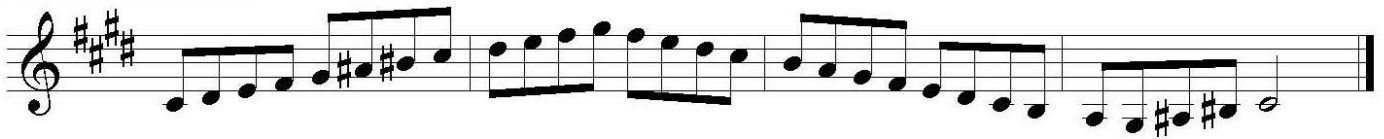

TRUMPET AUDITION MATERIALS

WGHS 2022 – GRADE 6 and Above

1. Piece of your own choice (approx. 3 mins)
2. Scales and arpeggios
3. Set piece
4. Sight reading

SCALES

Scales - to be played from memory

C# melodic minor