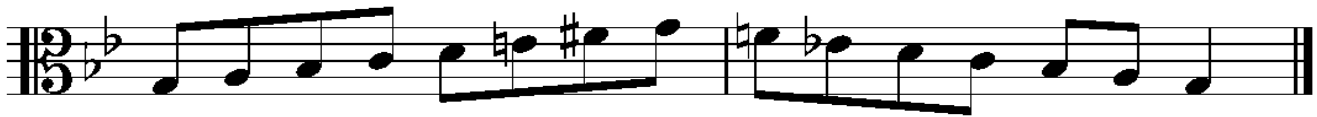

WGHS Auditions - Viola Grade 3 to Grade 5

1. Piece of your own choice (approx. 3 mins)
2. The 2 scales below
3. Set Piece – the 25 bar excerpt from the study below
4. Possibly sight reading too

G Minor Melodic Scale (1 Octave)

D Major Scale (2 Octaves)

Set Piece: