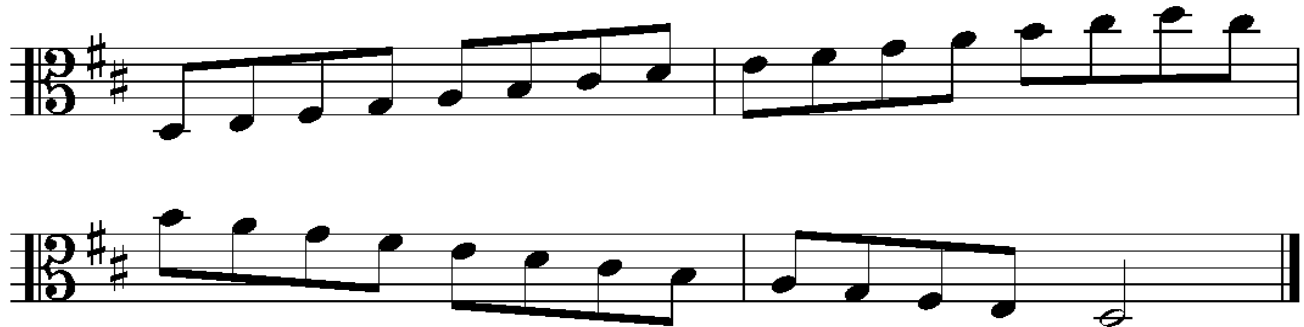

WGHS Auditions - Viola Grade 3 to Grade 5

1. Piece of your own choice (approx. 3 mins)
2. The 2 scales below
3. Set Piece – the 25 bar excerpt from the study below
4. Possibly sight reading too

G Minor Melodic Scale (1 Octave)

D Major Scale (2 Octaves)

Set Piece: